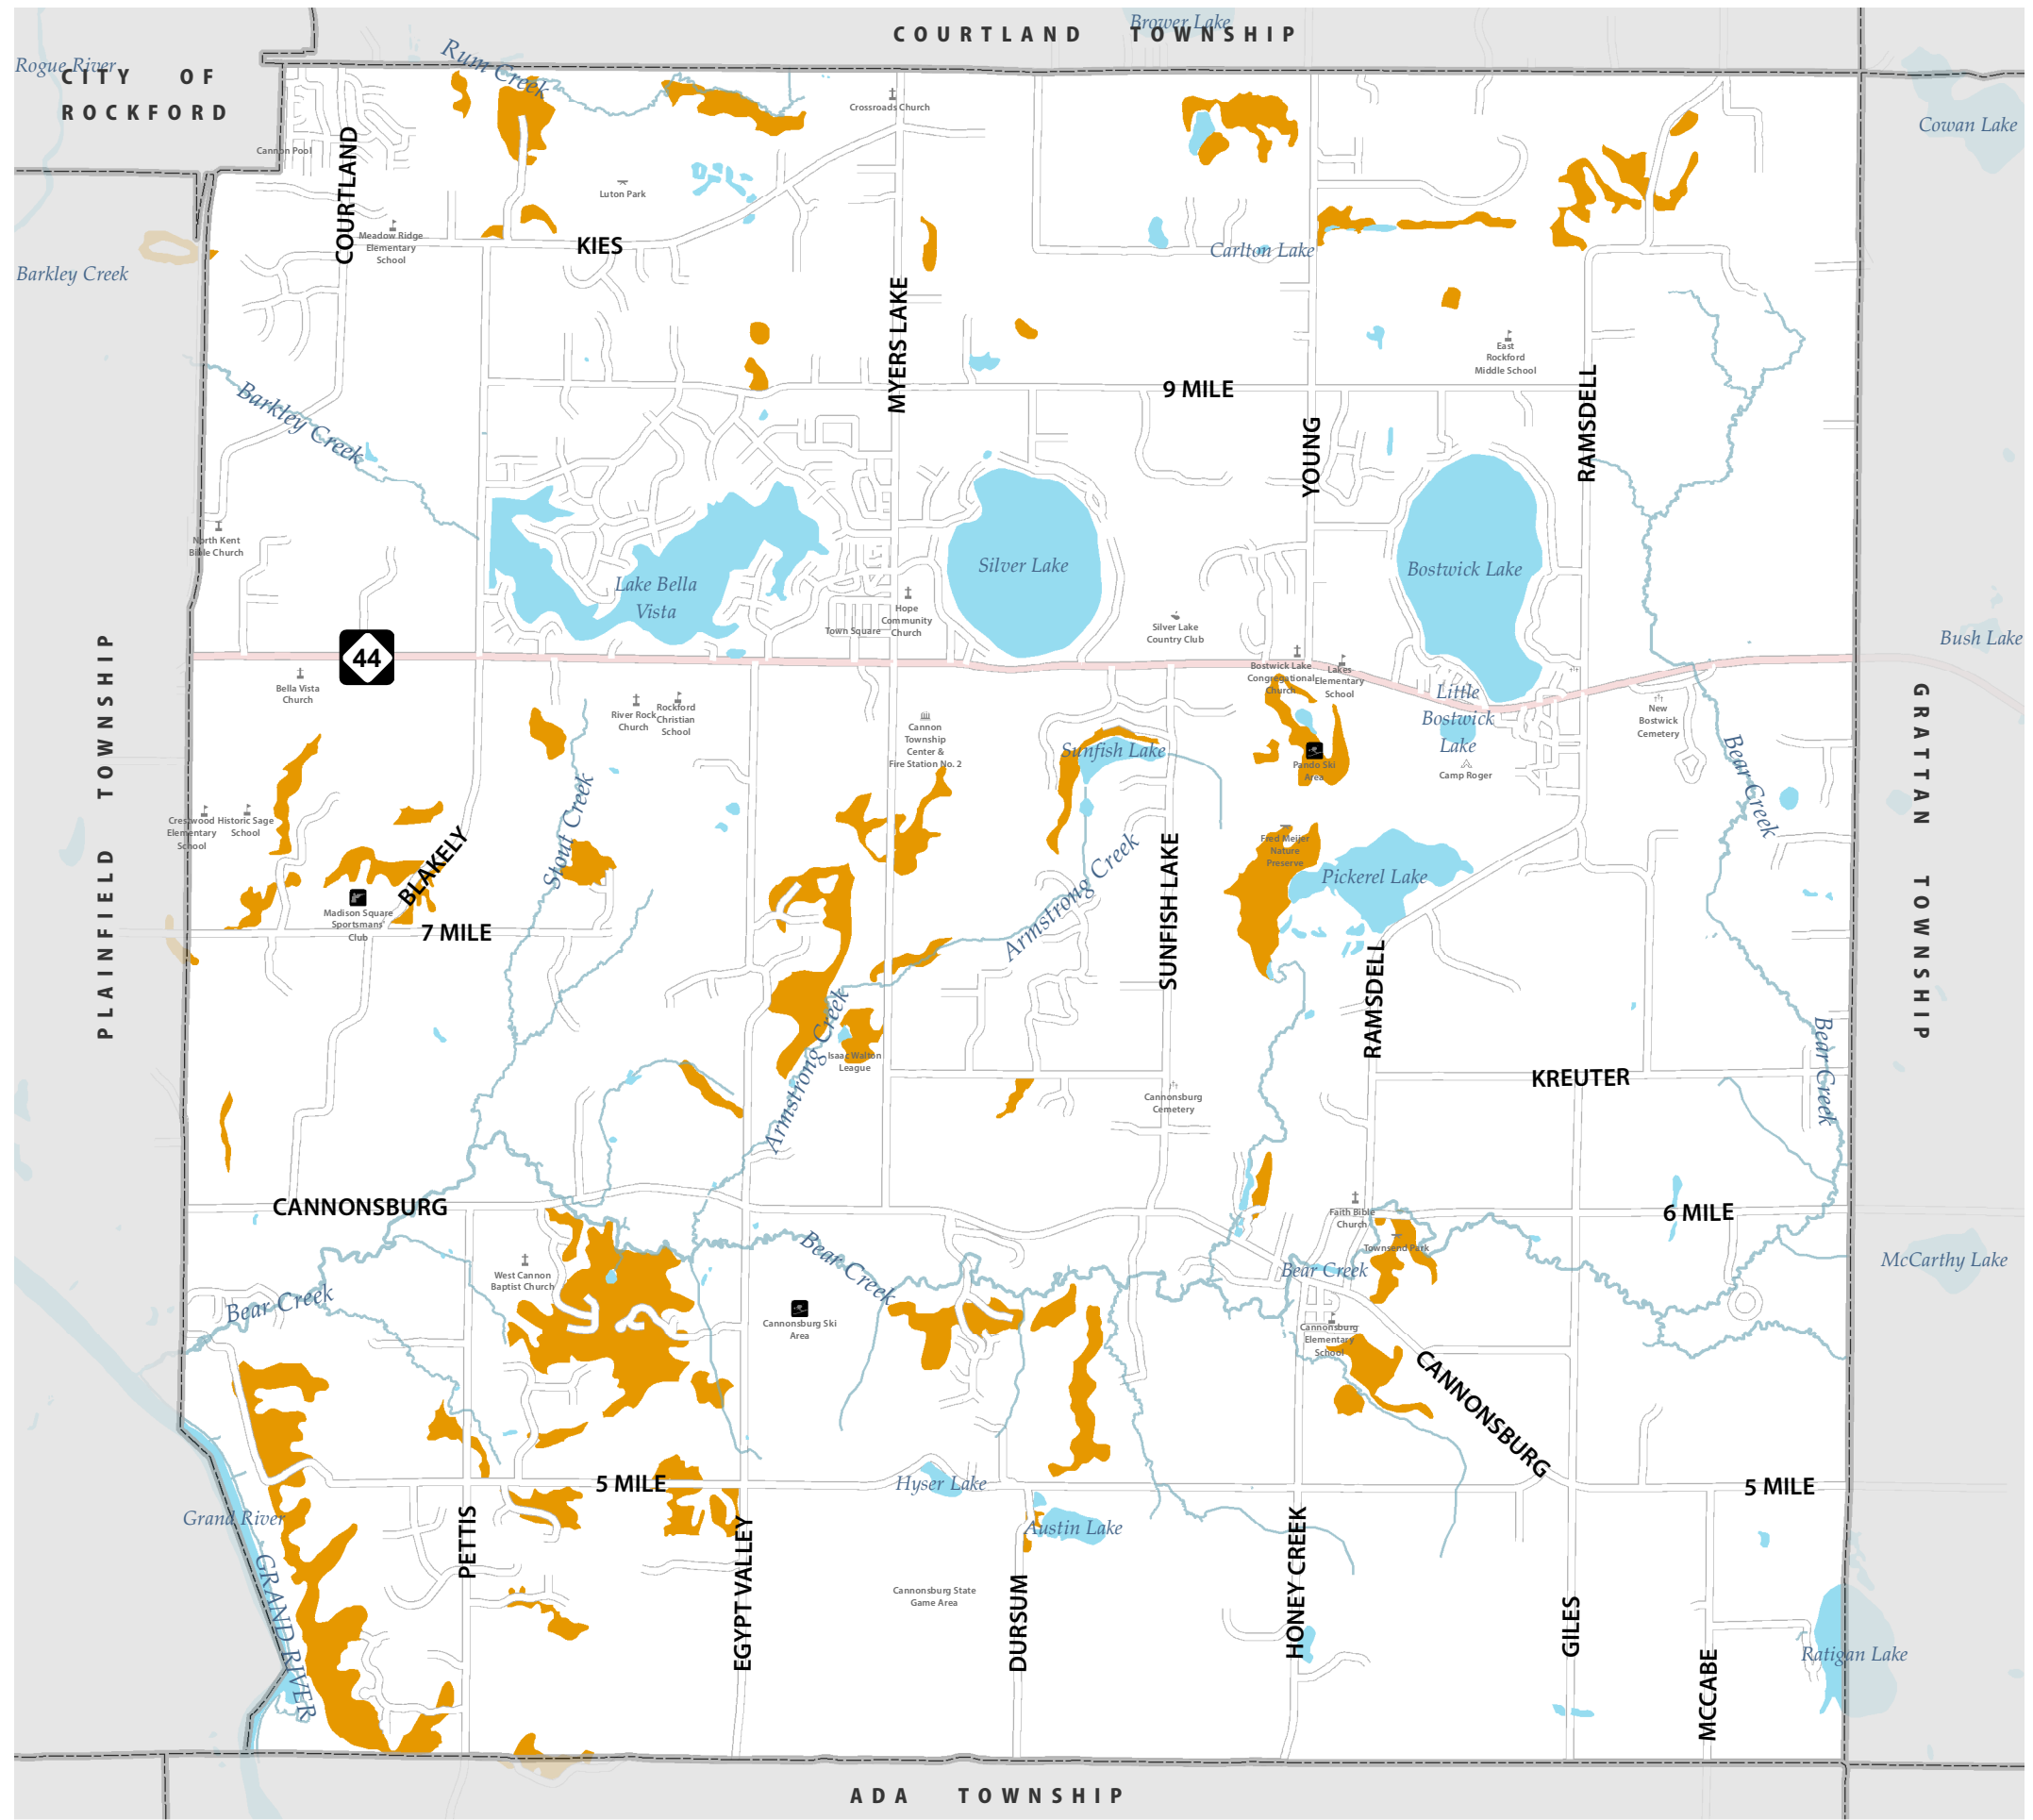

MAP 2
Steep Slopes
 2015 Master Plan Update
 Cannon Township
 Kent County, MI

-  Steep Slopes (20% or greater)
-  Water Bodies
-  Rivers and Streams
-  Municipal Boundaries

December 17, 2013

Data Sources: Cannon Township, MCGI, Prein & Newhof, REGIS, State of Michigan DEQ