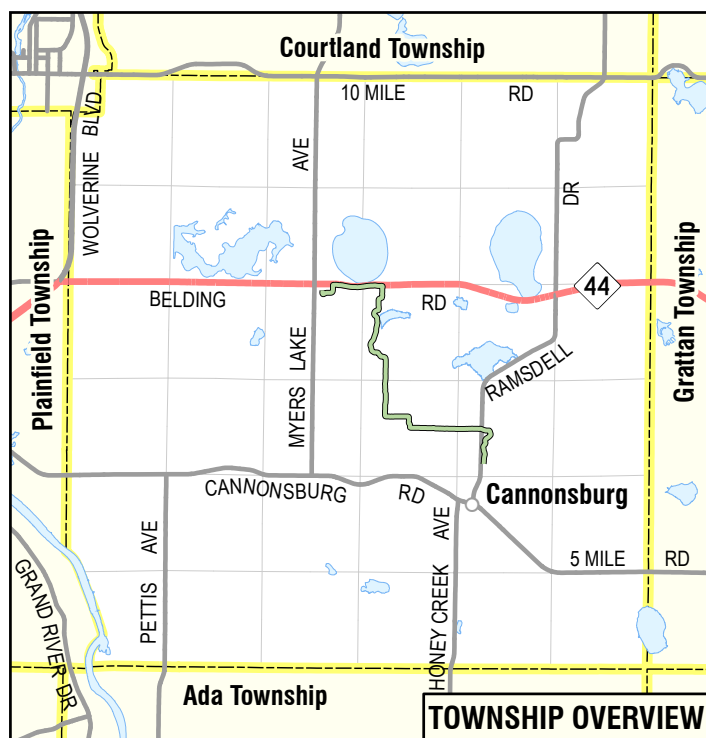

**MAP OF THE
CANNON TRAIL
CANNON TOWNSHIP
KENT COUNTY, MICHIGAN**

MAP LEGEND

- Cannon Trail
- Trailheads
- Roads & Streets**
- Highway
- Primary
- Secondary
- Private
- Major Buildings
- Municipal Boundaries
- Section Lines
- Lakes & Ponds
- Rivers & Streams
- Parks, Cemeteries, Etc.

TOWNSHIP OVERVIEW

1 inch equals 2,000 feet

REGIS
REGIONAL GEOGRAPHIC INFORMATION SYSTEM
Created: November 16, 2007 Christopher J Bessert
© 2007 REGIS and Cannon Township.

- Cannon Township Trail Rules**
1. No motorized vehicles.
 2. No horses.
 3. No alcoholic beverages.
 4. Pets must be on a six-foot leash.
 5. No littering.
 6. No hunting.
 7. No climbing retaining walls.
 8. No vehicles or other items can be placed in the path right-of-way.
 9. Stay within five feet of the paved trail.
 10. Use at your own risk.
- Rules of Etiquette**
1. Obey all posted trail use rules.
 2. Use this trail in a safe and responsible manner.
 3. Keep to the right except when passing.
 4. Pass slower traffic on the left, yield to oncoming traffic when passing.
 5. Give a clear warning signal when passing; i.e. call out "Passing on your left."
 6. Travel at a reasonable speed.
 7. Clean up after your pet.
 8. Get off the paved portion of the trail when you stop for any reason.
 9. No campfires or camping allowed on trail right-of-way.
 10. Do not disturb vegetation or wildlife.
- Approved by the Cannon Township Board, November 12, 2007.*