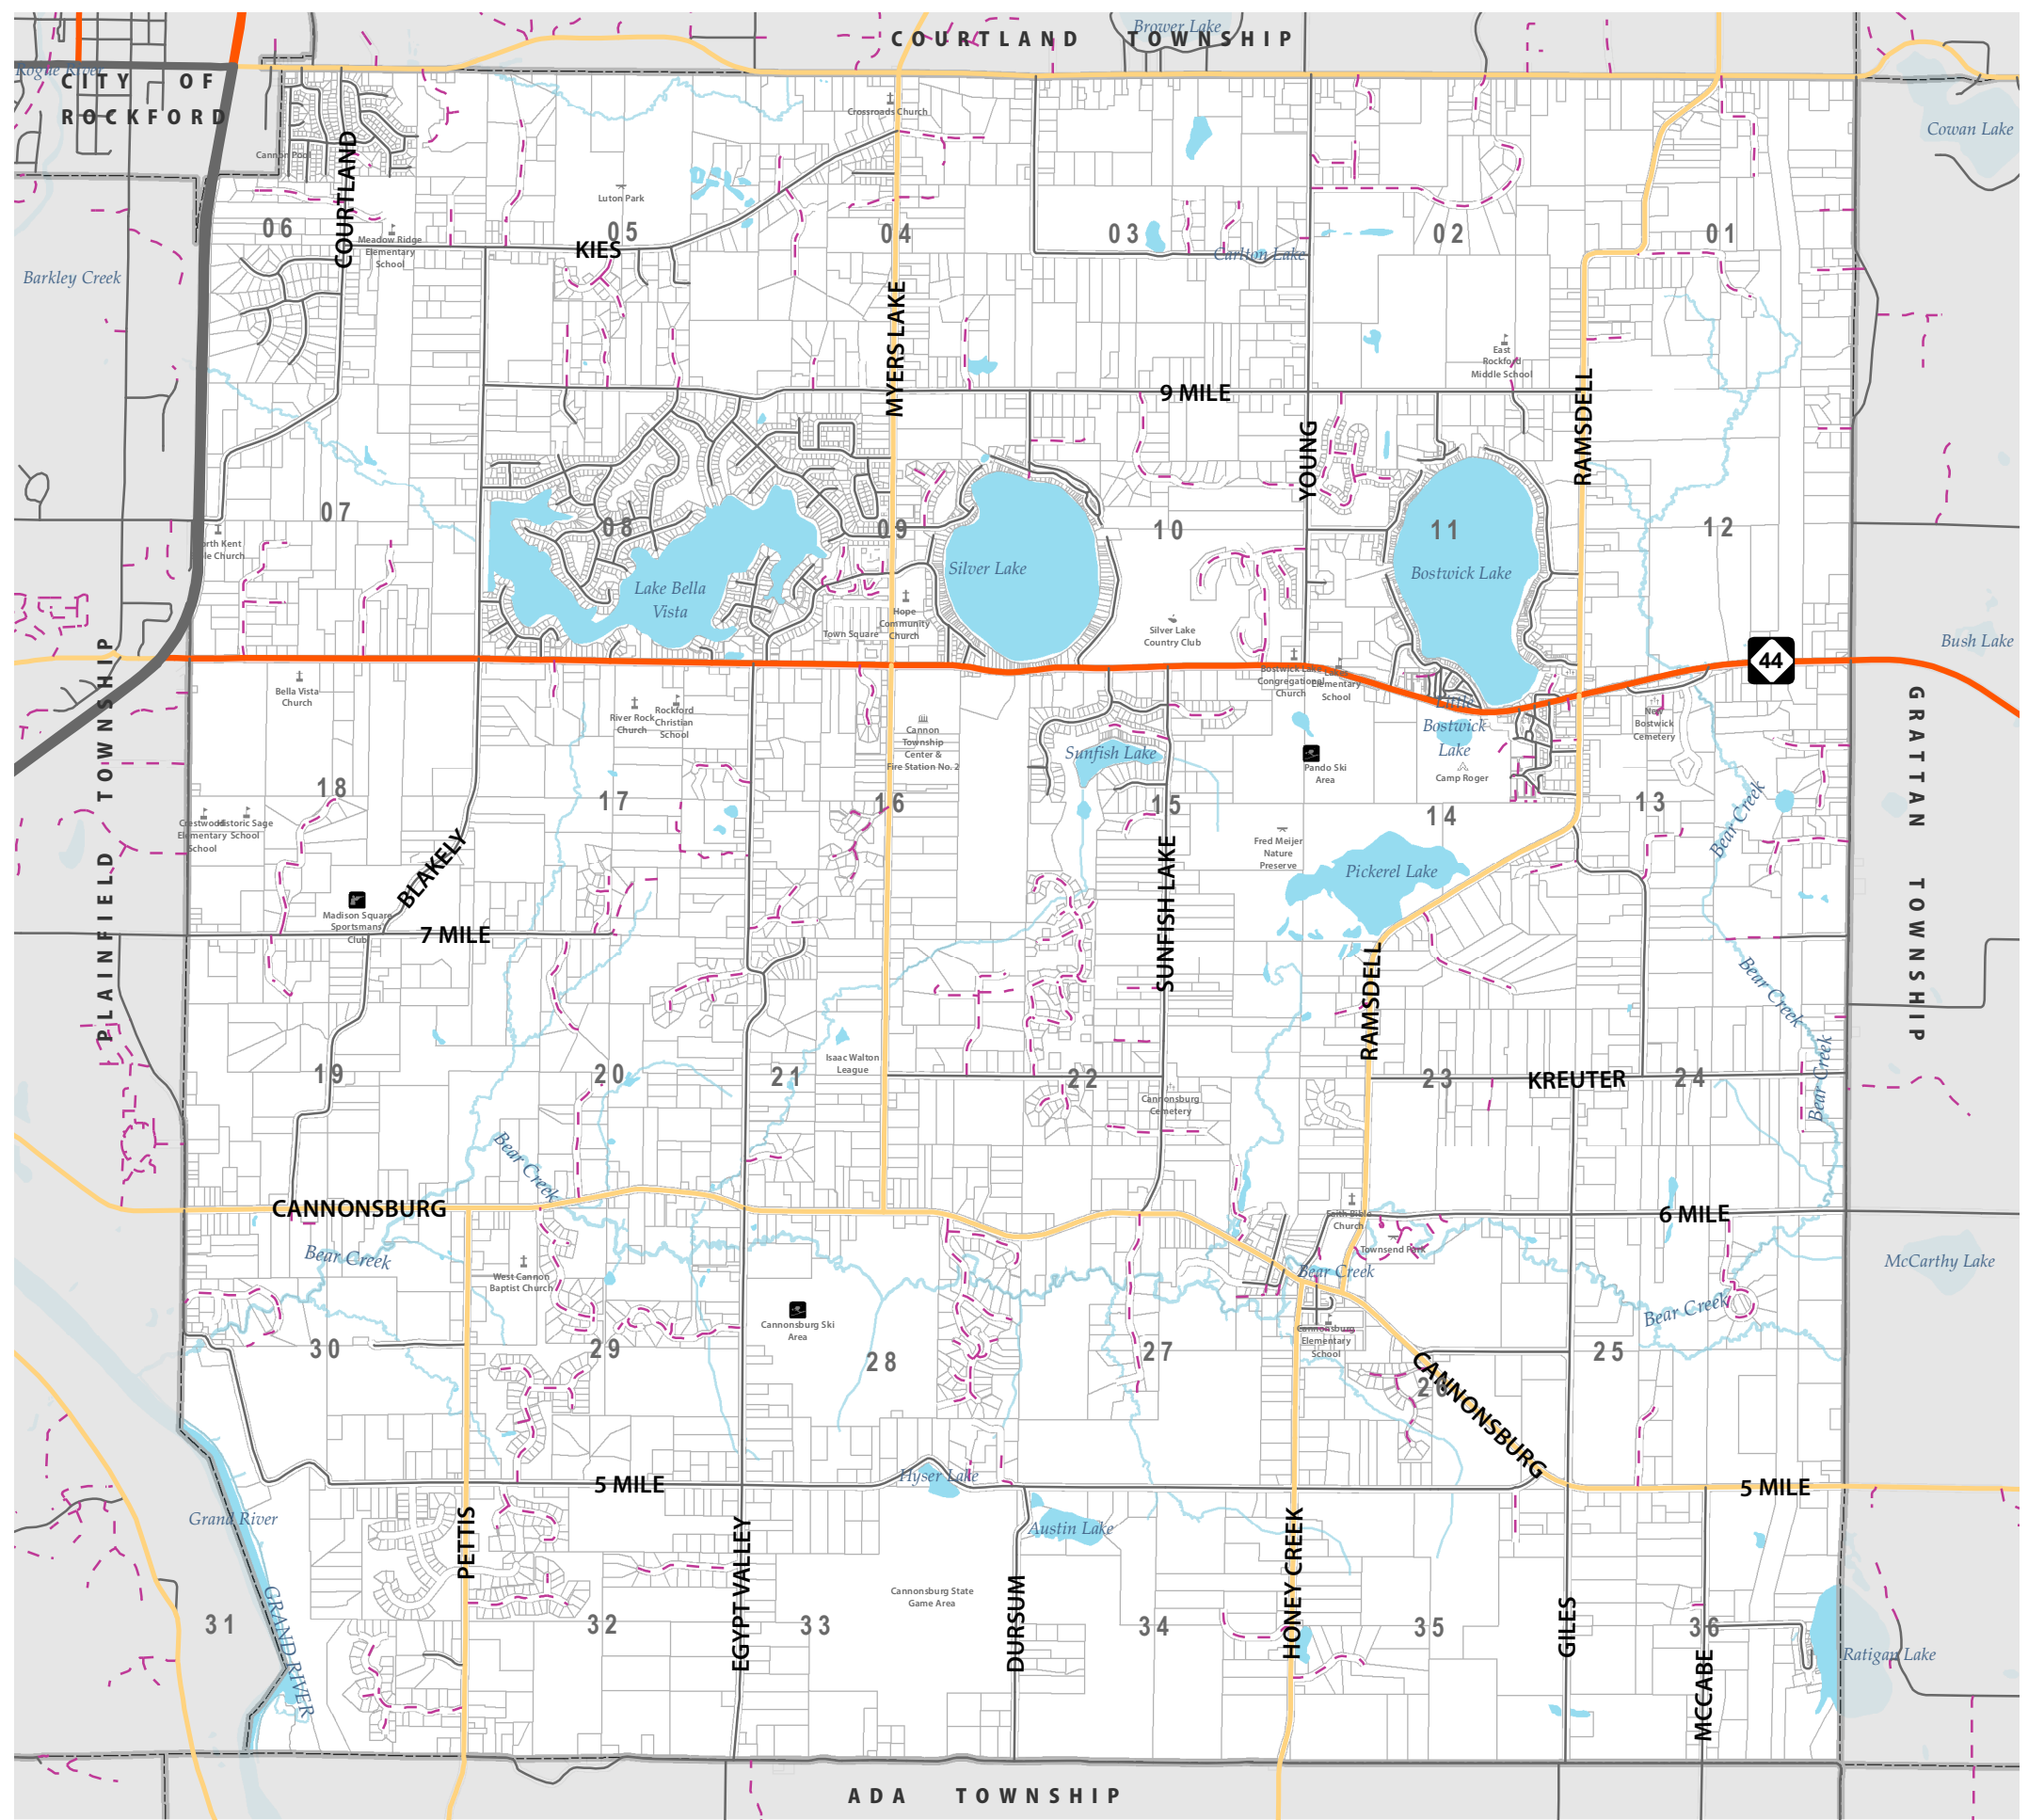

Roadway Classifications

2015 Master Plan Update
Cannon Township
Kent County, MI

-  Municipal Boundaries
-  Minor Arterials
-  Collectors
-  Local
-  Private

December 17, 2013

Data Sources: Cannon Township, MCGI, Prein & Newhof, REGIS, Kent County Assessor